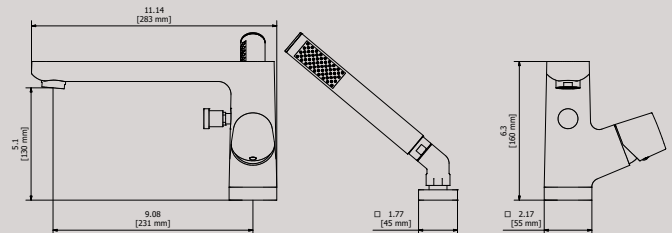

Material

Matériau

Solid brass

Laiton massif

LEAD FREE

ZINC FREE

Certificate

Certificat